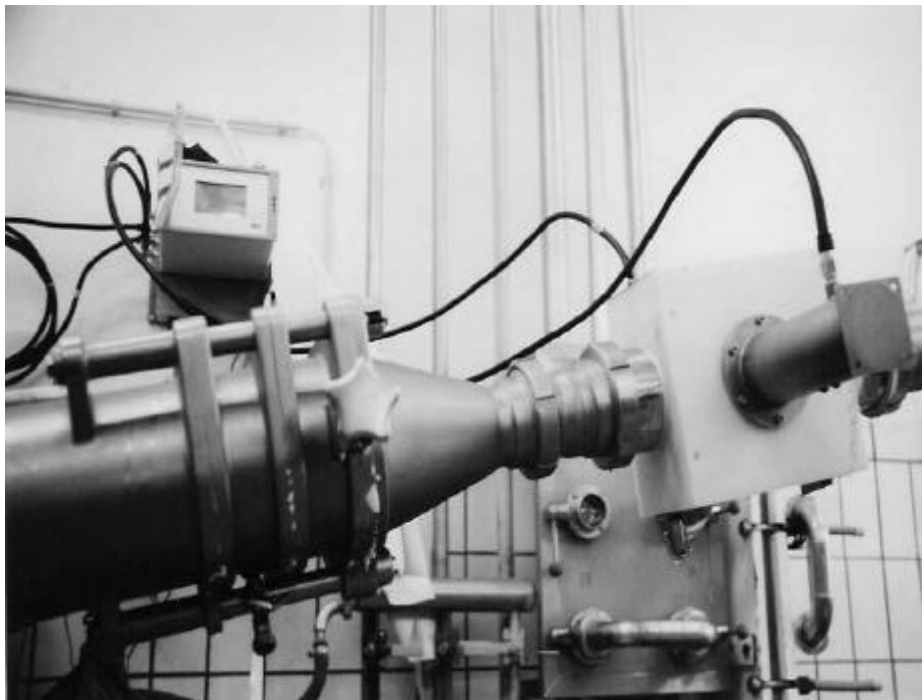

## Advantages:

- **accurate**                    high selectivity on water  
   accuracy < 0,2 %, butter, cream cheese, jogourt
- **inline**                        easy to install in existing pipes
- **representative**            sensing of a large percentage of the material flow due to the  
   transmission geometry. The whole volume, not only the surface is  
   analyzed